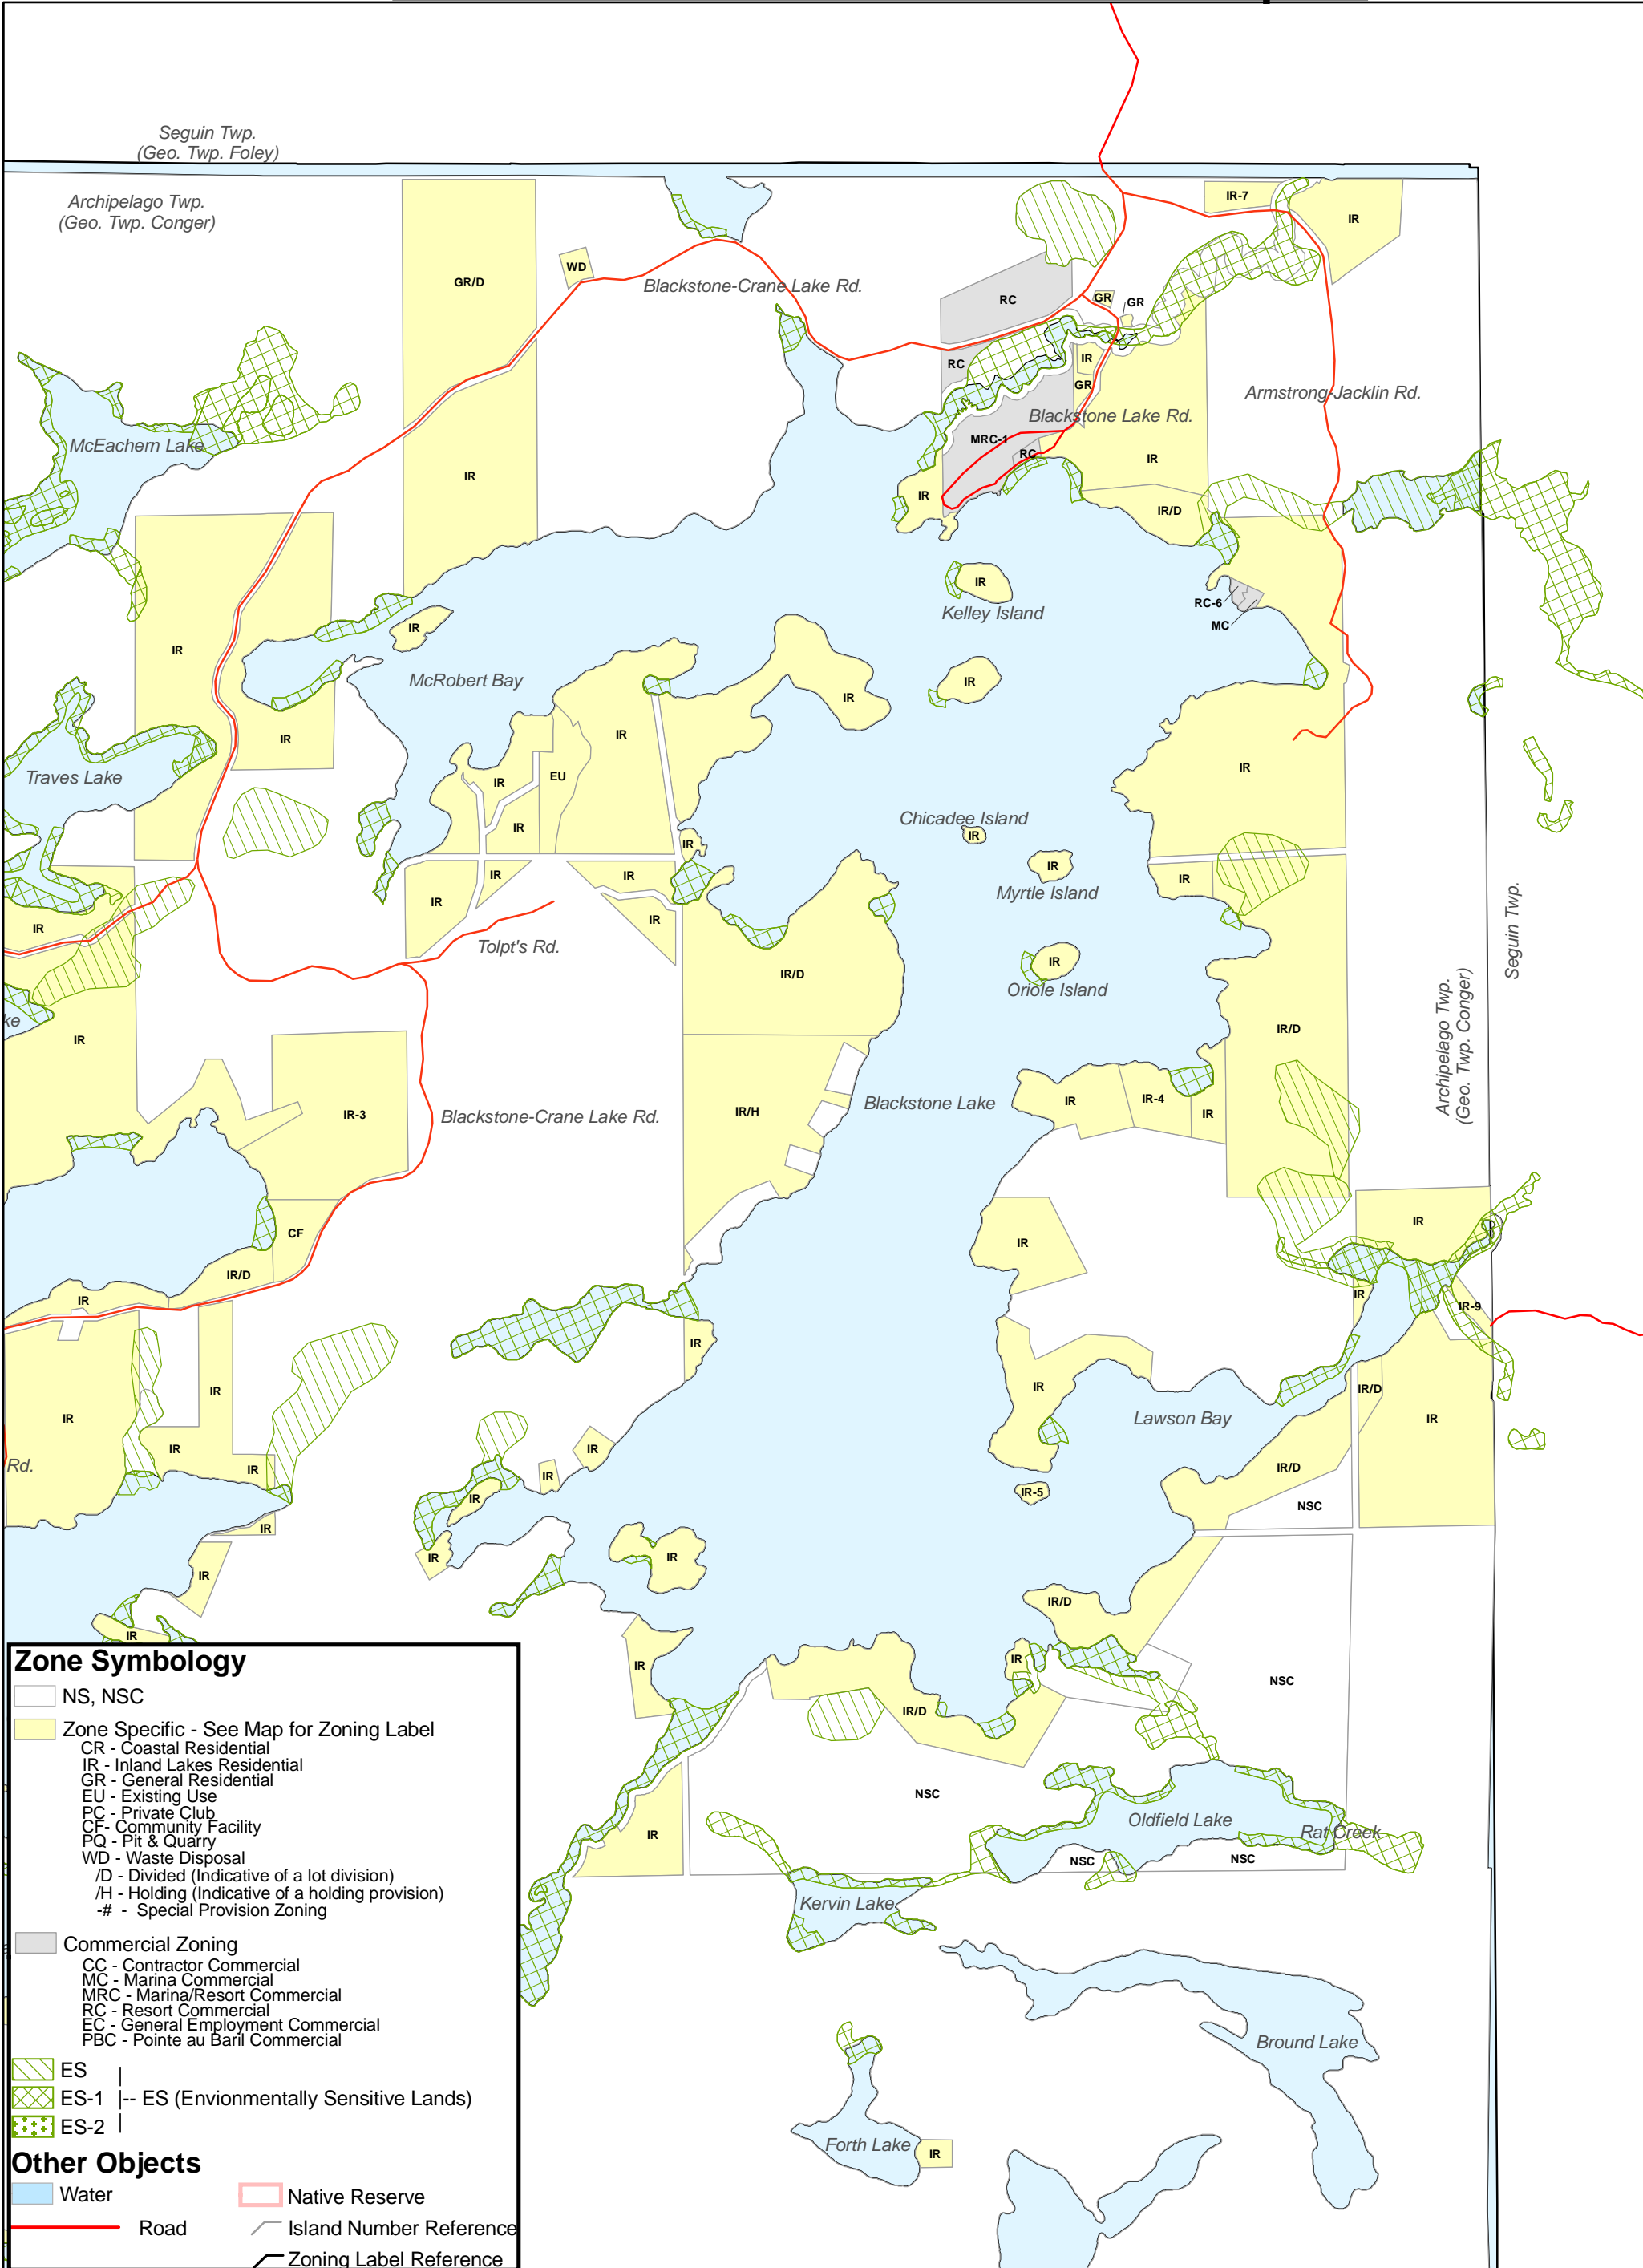

Blackstone Lake Plan Map 2

Municipal Zoning

*NOTE: map extract taken 2009 from Twp's official Zoning By-Law Schedule 'A' - South. Consult official document for current zoning.

Map Produced By The Township of The Archipelago, 2009.